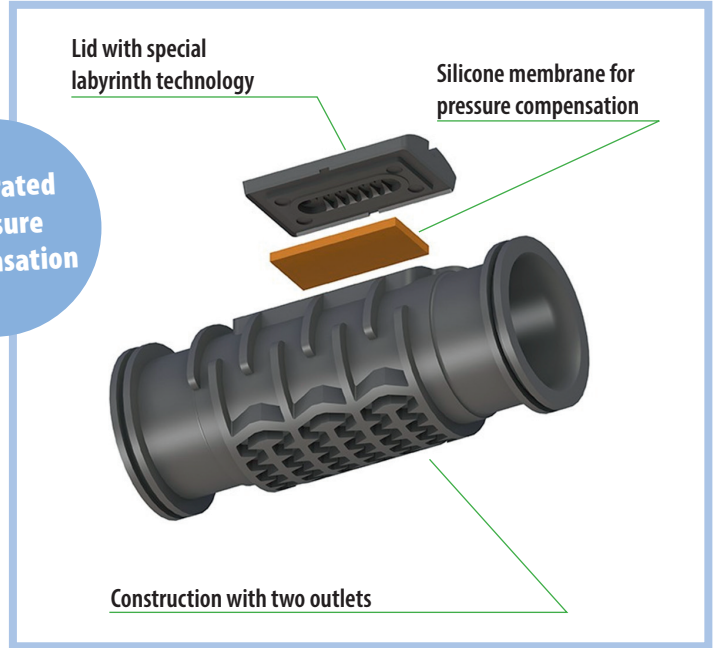

# MULTI-DRIP IRRIGATION

Everything you need for a **effective irrigation** in one set

**Saves up to 70% water**

**Effective irrigation**

**Above and below ground**

**Easy to set up**

**Saves time**

**ALL IN ONE SYSTEM**

## Your start into perfect irrigation

When it comes to watering plants, drip irrigation is the most effective method that also saves plenty of water. Our **aquadrip®** starter set contains everything you need to get started. Easy to install and expandable, it allows you to customize your drip irrigation system to suit your needs.

Compared to conventional systems, aquadrip can do more: due to a **pressure compensation mechanism**, the water outlet rate on varying water pressure remains the same, thus ensuring an even irrigation of the plant rows. In addition, the technology offers protection against dirt, therefore **aquadrip®** can be laid both above and below the ground. Furthermore, the starter set includes the drip hose with an **extra length of 60 m!**

## Why aquadrip®?

- ✓ All-in-one set to start an effective irrigation
- ✓ Below- and above ground installation
- ✓ Self-cleaning mechanism
- ✓ Drip hose with extra length (60 m)
- ✓ Integrated pressure compensation
- ✓ High UV-resistance
- ✓ Resistant to chemicals and fertilizers
- ✓ Including pressure reducer for a controlled operating pressure of 1 bar