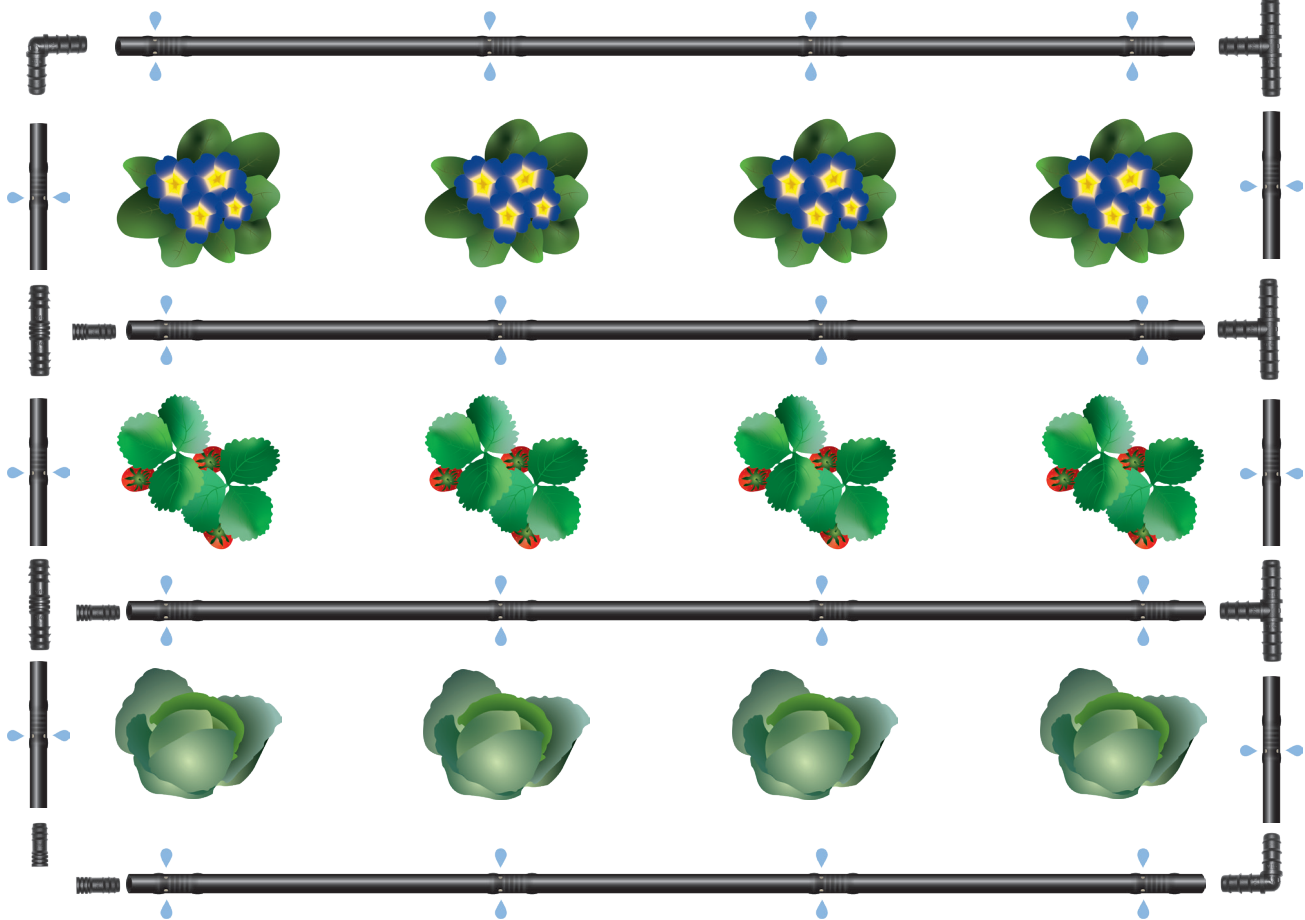

Compared to conventional systems, aquadrip can do more: due to a **pressure compensation mechanism**, the water outlet rate on varying water pressure remains the same, thus ensuring an even irrigation of the plant rows. In addition, the technology offers protection against dirt, therefore **aquadrip®** can be laid both above and below the ground. Furthermore, the starter set includes the drip hose with an **extra length of 60 m!**

## Content starter set

Drip hose with pressure compensation 60 m

Pressure regulator with filter sieve including a hose adapter and a connector

Holding stake 20 pieces

Elbow – 16 mm hose barb 5 pieces

Connector – 16 mm hose barb 5 pieces

Tee 3 x 16 mm hose barb 5 pieces

Hole plug with 16 mm hose barb 5 pieces

Extendable with additional modules like e.g. a solar powered computer for automatic irrigation

Schematic representation of the connector system

# aquadrip® Multi-Drip Irrigation

All in one set for the start of effective irrigation

For greenhouses, raised beds, hedges, vegetable beds and garden irrigation